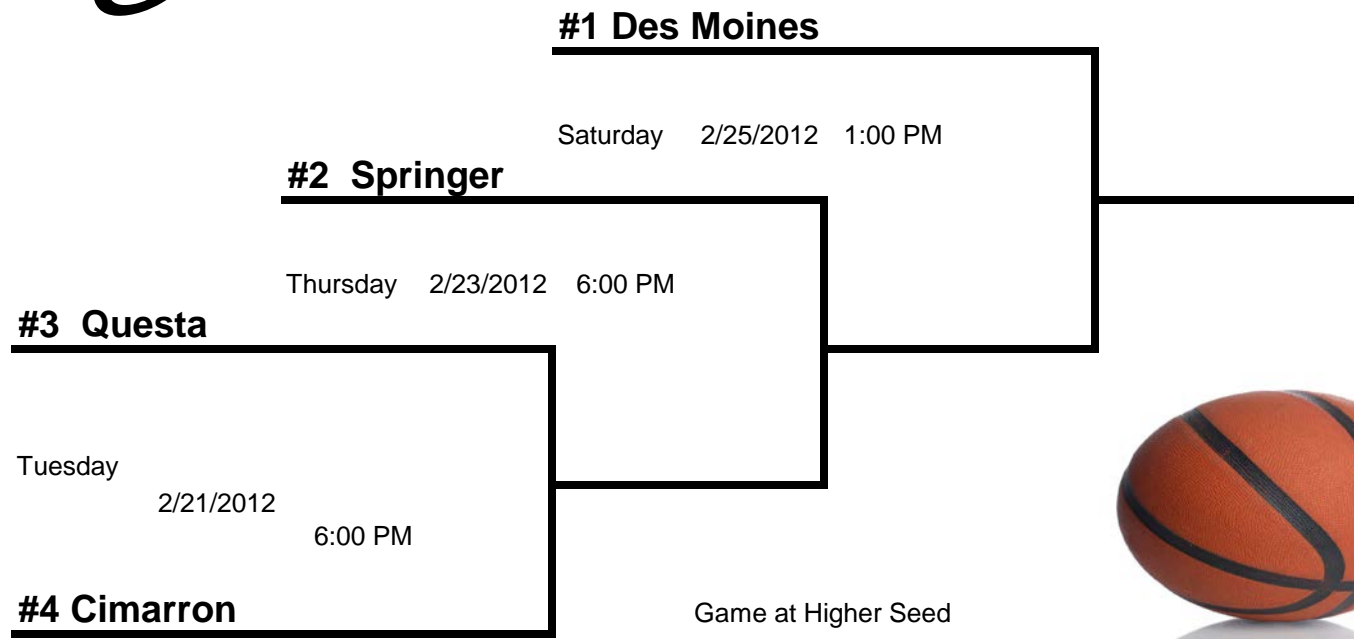

1-A Districts Girls

Basketball

Admission \$5.00 a person